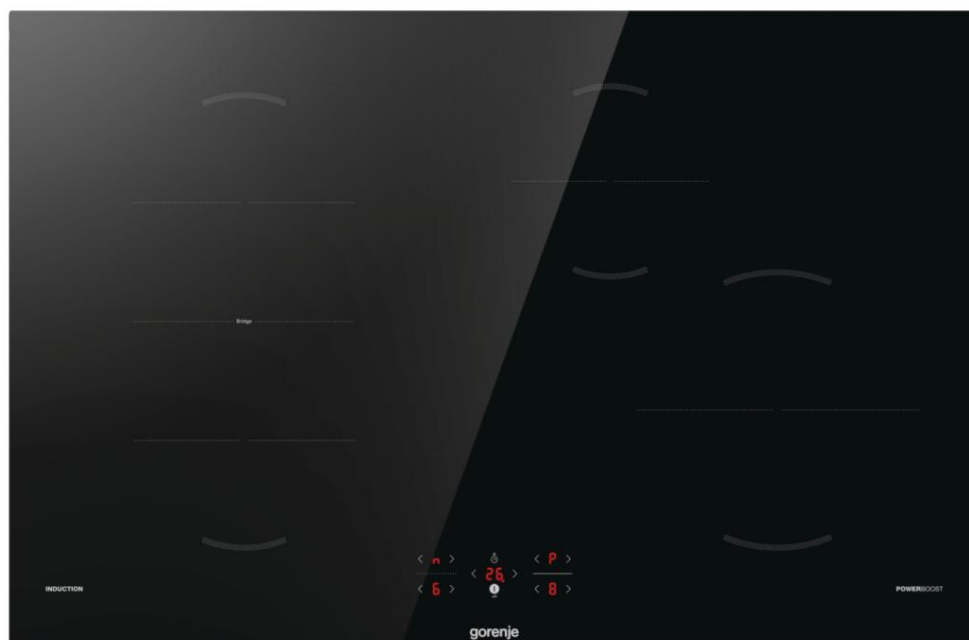

# GI821FM

**gorenje** *Life Simplified*

G400 Induction hob, 80 cm

Large zone  
23 cm

SimpleControl  
s

BridgeZone

Timer

PowerBoost

OptiZones

Child lock

Residual heat  
indicators

## General

Product family:	Induction hob	Device color:	Black
Type of hob:	Induction	Frame material:	Without frame
Hob edges:	Edge-polished (rounded) design		

## Control

Control panel type:	Touchscreen	Timer:	Again
Multislider switch:	Not		