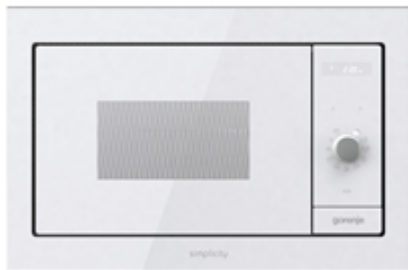

PRODUCT FICHE

gorenje

Microwave 741147 BM235G1SYW

USP :

Control type	Electronic control
Easy use	Allowing rapid heating of food activated by a single touch. Easily increase the time by 30 seconds with another press. The SmartStart function will prove particularly handy when you just can't wait for your warm meal.
Technology of producing microwaves	Standard technology (HTV)
Type of microwave distribution	Rotating plate
Input type	Button, TouchControl
Type of display	LED display
Smart Control	SmartControl
LogicalChoice	Yes
Display can be switched off	Yes
AUTO menu	Yes
Preinstalled programmes	9
Speed and auto defrost (by time and weight)	Defrost function by weight
Function Smart display	Elegant and clearly laid out LED display allows you to monitor the cooking or heating progress in the microwave oven. The countdown timer provides up-to-date information on how much longer the cooking process will take and which function is set.
Time display	In a busy kitchen, you may be juggling multiple tasks simultaneously. This convenient and valuable countdown timer allows you to stay organized and to set time independently from the cooking. When the countdown stops, you get notified with the sound alarm.
ChildLock	Yes
Door safety bolt	Safety switch makes sure the use of the microwave oven is perfectly safe. It automatically stops the program progress if the door is opened during operation.
AquaClean function	Yes