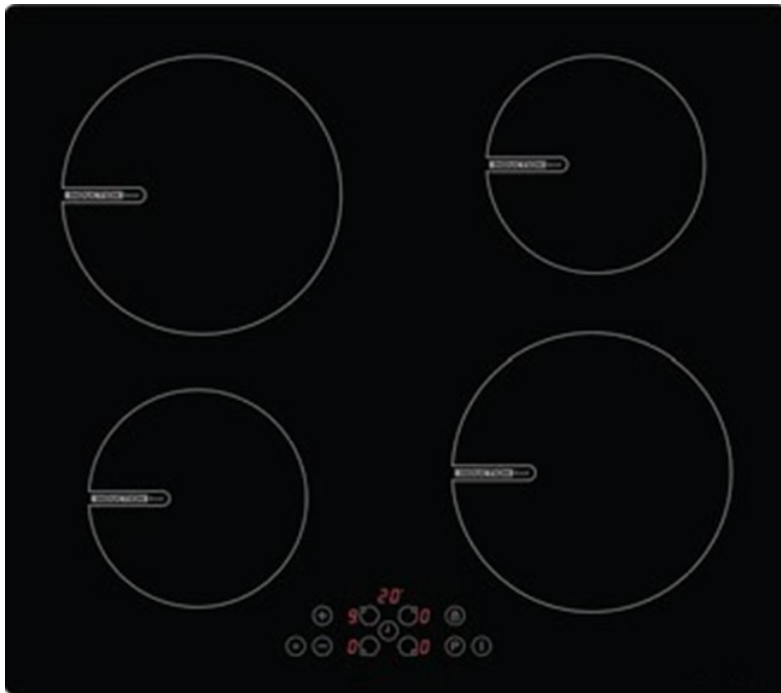

## Telefunken Built in Induction Hob J60BII2T-BK

### Features:

- Timer
- Safety Function
- Hot Surface Indicator
- Pot Detection
- Pause Function
- Speed Heating
- Child Lock
- Auto Off
- Key Lock
- HOB ID 4I-33
- Touch Control
- White Ceramic Glass
- Slim Design

### Technical Specification:

- Cooking Zone 4
- 2 XØ160mm 1400W/B1800W
- 2 XØ200mm 2100W/B2500W
- Heating Technology Induction
- Size-1 16 cm
- Energy Consumption 182Wh/kg
- Size-2 16cm
- Energy Consumption 182Wh/kg
- Size-3 21cm
- Energy Consumption 182Wh/kg
- Size-4 21cm
- Energy Consumption 182Wh/kg
- WxDxH 590x52x5.6 cm