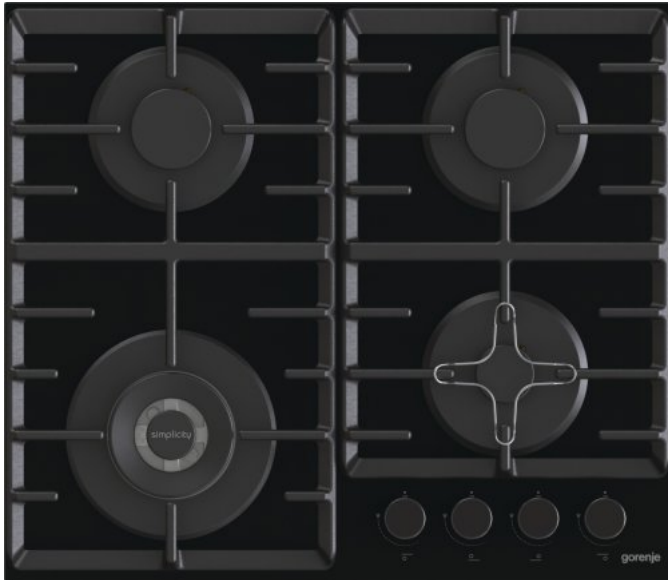

GCW641SYB

gorenje
Life Simplified

Gas on glass ceramic

BigSurface

Cast Iron ProGrids

Wok burner

One-hand ignition

Black

Knob shape: **Ergonomic knobs**

Pan support cross

One-hand ignition device for hob

1 auxiliary burner + 1 double burner + 2 normal burners Left front: Ø 12.3 cm, 4.05 kW, Right front: Ø 5.37 cm, 1 kW, Left rear: Ø 7.35 cm, 1.8 kW, Right rear: Ø 7.35 cm, 1.8 kW

Type of pan support: **Cast iron grid**

Wok double burner

Wok burner

Enclosed nozzles: **Gas nozzles G30/30 liquid gas**

Gas control

Gas type: **G20/20 natural gas**

Connector type: **AC 230V**

Dimensions (W×H×D): **60 × 13 × 52 cm**

Dimensions of packed product (W×H×D): **68 × 15.7 × 60 cm**

Niche dimensions (W×H×D): **56 × 10 × 49 cm**

Net weight: **13.9 kg**

Gross weight: **14.6 kg**

Product code: **733203**

EAN code: **3838782175961**