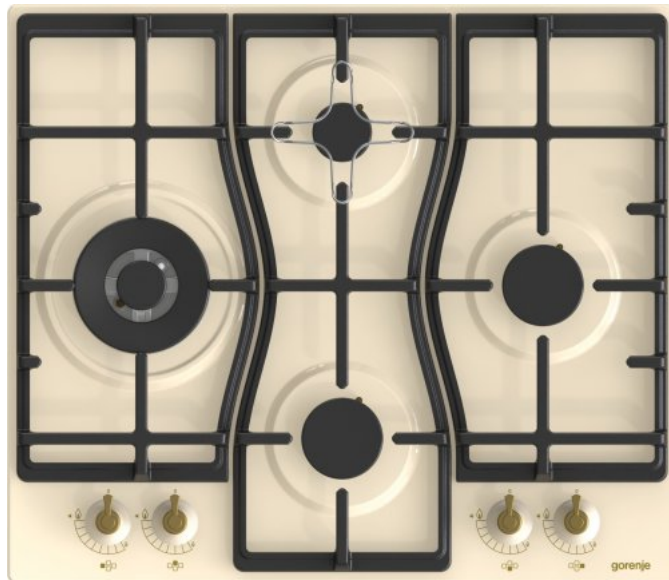

## Gas hob

 Cast iron grid

 Single-handed gas burner

Ivory

Knob shape: **Ergonomic knobs**

Pan support cross

One-hand ignition device for hob

1 auxiliary burner + 1 double burner + 2 normal burners Middle front: Ø 7.35 cm, 1.8 kW, Middle behind: Ø 5.37 cm, 1 kW, Middle left: Ø 12.3 cm, 4.05 kW, Middle right: Ø 7.35 cm, 1.8 kW

Type of pan support: **Cast iron grid**

Wok double burner

Wok burner

G30/G31-28-30/37 liquid gas: **G30/G31-28-30/37 liquid gas**

Enclosed nozzles: **Gas nozzles G30/36 liquid gas**

Gas control

Gas type: **G20/20 natural gas**

Dimensions (W×H×D): **60 × 13 × 52 cm**

Dimensions of packed product (W×H×D): **68 × 15.7 × 60 cm**

Niche dimensions (W×H×D): **56 × 10 × 49 cm**

Net weight: **13.3 kg**

Gross weight: **14 kg**

Product code: **731393**