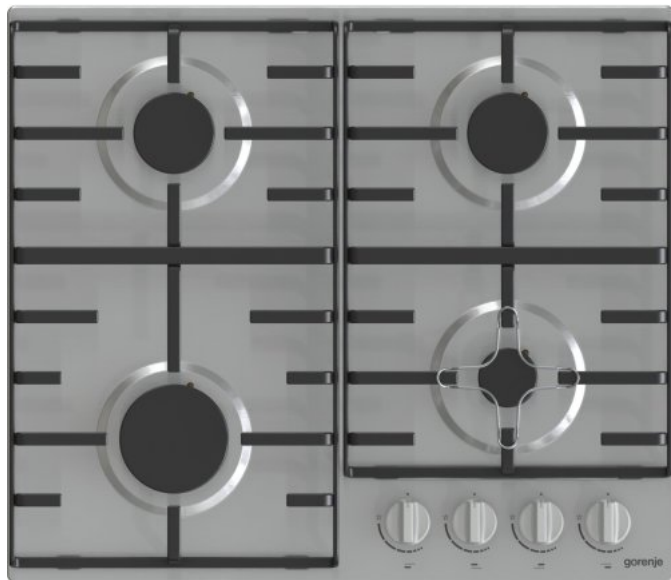

# G640X

**gorenje**  
Life Simplified

## Gas hob

Stainless steel

Knob shape: **Ergonomic knobs**

Pan support cross

One-hand ignition device for hob

Type of pan support: **Enameled**

Enclosed nozzles: **Gas nozzles G20/20 natural gas**

Gas control

Gas type: **G30/30**

Dimensions (W×H×D): **60 × 13 × 52 cm**

Dimensions of packed product (W×H×D): **68 × 15.7 × 60 cm**

Niche dimensions (W×H×D): **56 × 10 × 49 cm**

Net weight: **9.6 kg**

Gross weight: **10.3 kg**

Connected load: **1 W**

Product code: **729798**

EAN code: **3838782081446**

BigSurface

One-hand ignition

Variety of options

EasyClean

<https://eg.gorenje.com/en/product/729798>