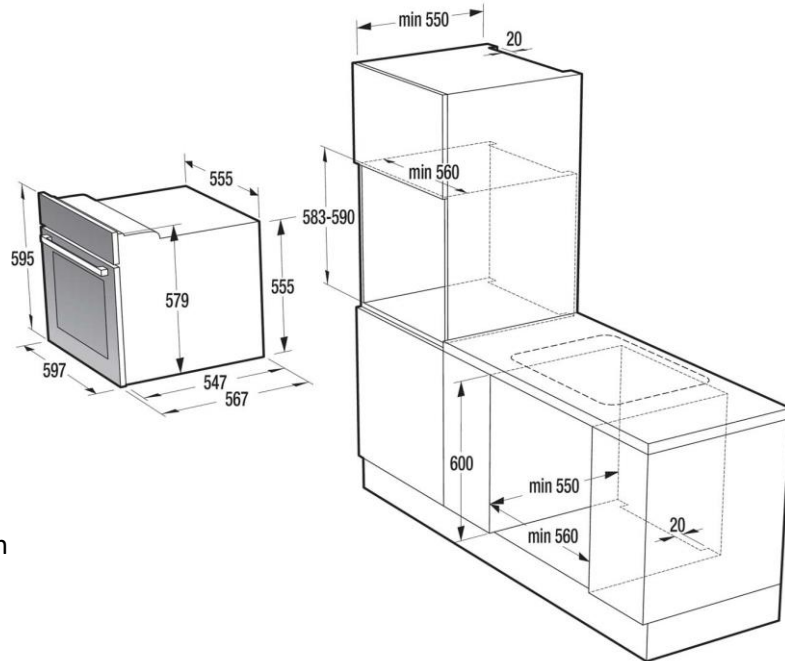

### BASIC INFORMATION

▪ Product group	Built-In Oven
▪ Brand	Gorenje
▪ Commercial code	BO735E11B
▪ Internal article number	732854
▪ EAN code	3838782185267
▪ Main colour of product	Black mate
▪ Construction type	Built-in
▪ Type of control	Mechanical
▪ Door Material	Glass/Painted steel
▪ Energy input	Electricity
▪ Cooking method	Multisystem
▪ Height of the product	595 mm
▪ Width of the product	597 mm
▪ Depth of the product	547 mm

### Energy / Performance

▪ Electrical connection rating	2700 W
▪ Voltage	220-240 V
▪ Frequency	50/60 Hz
▪ Net weight	29,4 Kg
▪ Gross weight	33,7 Kg
▪ Energy efficiency index (2010/30/EC)	95,3
▪ Energy efficiency class	A
▪ Energy consumption conventional	0,94 kWh
▪ Noise	47 db(A)re 1 pW
▪ Energy consumption forced air convection	0,81 kWh
▪ Useable volume (of cavity)	71 l
▪ Product size	Large