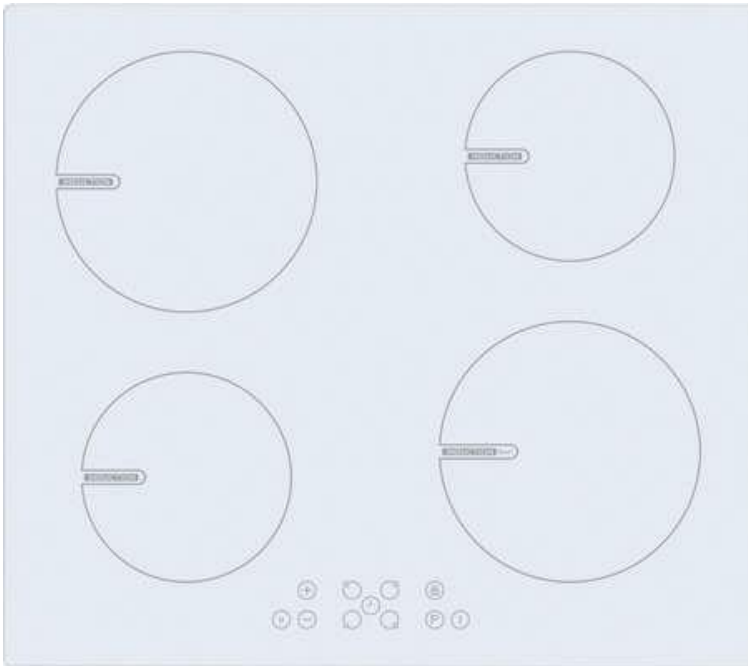

## Telefunken Built in Induction Hob J60BII2T

### Features:

- Timer
- Safety Function
- Hot Surface Indicator
- Pot Detection
- Pause Function
- Speed Heating
- Child Lock
- Auto Off
- Key Lock
- HOB ID 4I-33
- Touch Control
- White Ceramic Glass
- Slim Design

### Technical Specification:

- Cooking Zone 4
- 2 XØ160mm 1400W/B1800W
- 2 XØ200mm 2100W/B2500W
- Heating Technology Induction
- Size-1 16 cm  
Energy Consumption 182Wh/kg
- Size-2 16cm  
Energy Consumption 182Wh/kg
- Size-3 21cm  
Energy Consumption 182Wh/kg
- Size-4 21cm  
Energy Consumption 182Wh/kg
- WxDxH 590x52x5.6 cm