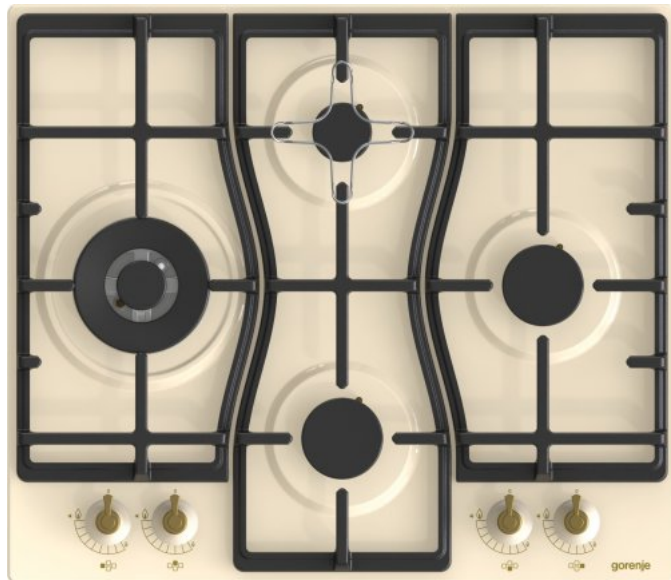

GW6D41CLI

gorenje
Life Simplified

Gas hob

 Cast iron grid

 Single-handed gas burner

Ivory

Knob shape: **Ergonomic knobs**

Pan support cross

One-hand ignition device for hob

1 auxiliary burner + 1 double burner + 2 normal burners Middle front: Ø 7.35 cm, 1.8 kW, Middle behind: Ø 5.37 cm, 1 kW, Middle left: Ø 12.3 cm, 4.05 kW, Middle right: Ø 7.35 cm, 1.8 kW

Type of pan support: **Cast iron grid**

Wok double burner

Wok burner

G30/G31-28-30/37 liquid gas: **G30/G31-28-30/37 liquid gas**

Enclosed nozzles: **Gas nozzles G30/36 liquid gas**

Gas control

Gas type: **G20/20 natural gas**

Dimensions (W×H×D): **60 × 13 × 52 cm**

Dimensions of packed product (W×H×D): **68 × 15.7 × 60 cm**

Niche dimensions (W×H×D): **56 × 10 × 49 cm**

Net weight: **13.3 kg**

Gross weight: **14 kg**

Product code: **731393**