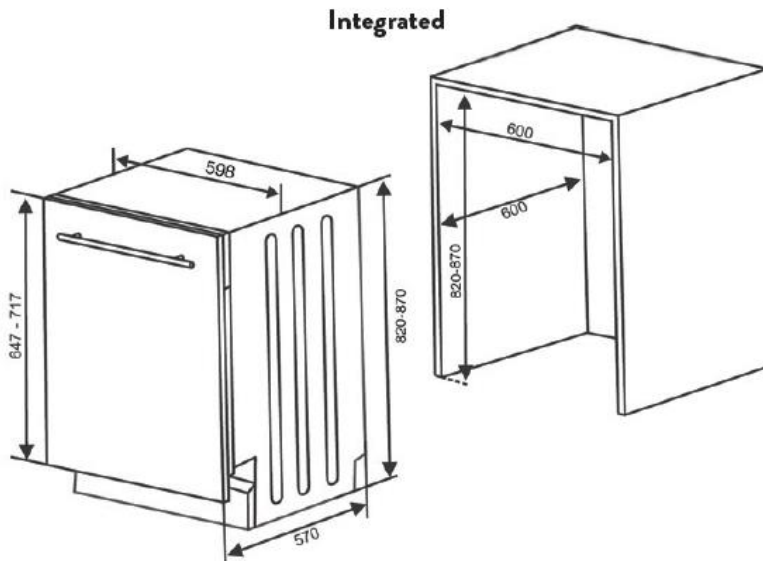

Telefunken Built in Dishwasher INRD41

Features

- Energy Performance A Class
- Washing Performance A Class
- Drying Performance A class
- Overflow Protection
- Heater Protection
- CE Certified
- Extra rinse
- Eco Wash
- Extra Load
- 3 Years Guarantee on Motor
- 2 Years Guarantee on Parts and Labour
- 12 Place Setting
- 8 Programs
- 5 Temperatures
- Delay Timer
- Half Load
- Lower Tray option wash
- Upper Tray option wash
- Rinse Aid Indicator
- Salt Indicator
- Colour White
- Pre-wash

Energy / Performance

- Front Control Panel
- Water Consumption **13ltr/cycle**
- A CLASS
- Energy consumption (kWh) **1,05 kWh**
- Noise 45db
- Dimensions of the product H x W x D (cm) **82 x 60 x 55mm**
- Net weight (kg) **59,5 Kg**
- Gross weight (kg) **61,2 g**