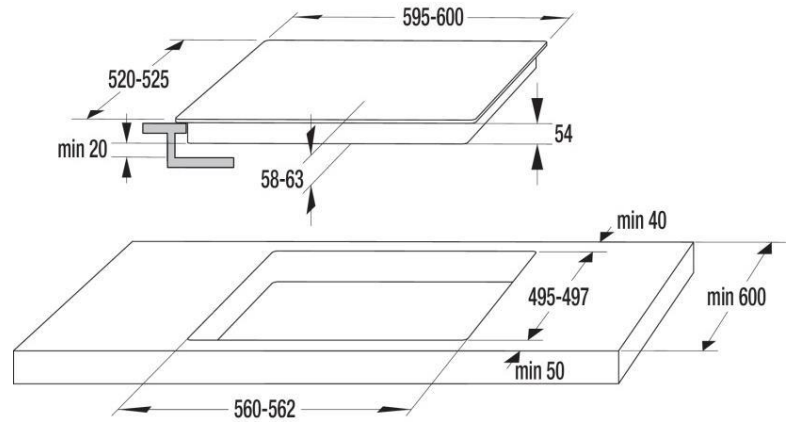

### Features

- |                 |             |                           |             |
|-----------------|-------------|---------------------------|-------------|
| • Energy source | Electricity | • Brand                   | Telefunken  |
| • Electric Hob  |             | • Product                 | Ceramic Hob |
| • Colour        | Black       | • Installation Type       | Built In    |
| • Touch Control | Yes         | • Model                   | TLKV4       |
|                 |             | • Type of hob             | Electric    |
|                 |             | • Number of cooking zones | 4           |
|                 |             | • Heating Technology      | Radiant     |