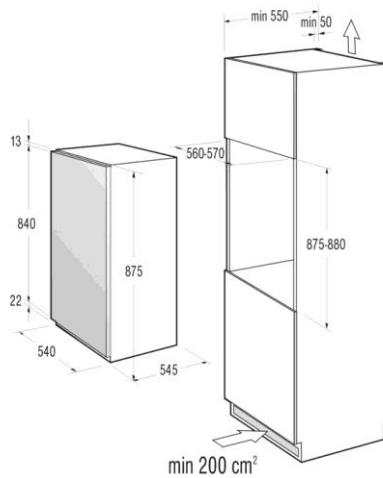

## Gorenje Built In Fridge / Freezer FI4091AW-393926

- Sliding Door Hinge
- Antibacterial protection
- Illuminated interior
- **Colour White**
- 5 Years Guarantee on Motor
- 3 Years Parts and Labour

**A+ Class**

- **Manual** Defrost process freezer section
- Fast freezing
- Reversible door hinge
- Cover door installation system
- 4 Drawer Freezer
- Color **White**
- Material door **White**
- Number of compressors **1**
- Approval certificates **HR,CE,UA,GOST,CPB**
- Length of electrical supply cord (cm) **205,0 cm**
- Plug type **Euro**
- **Bottle Holders**
- Connection Rating (W) **80 W**
- Current (A) **13 A**
- Voltage (V) **220-230 V**
- Frequency (Hz) **50 Hz**
- Total unit gross capacity (l) **103 l**
- Total unit net capacity (l) **86 l**
- Freezer Gross capacity (l) **103**
- Rating **4**
- Number of independent cooling systems **1**
- **Dimensions of product** W(mm) **540** H x **875** x D **545**
- Dimensions of the installation (mm) **570 X 880 X 875**
- Net weight (kg) **37,0 Kg**
- Gross weight (kg) **39,5 Kg**