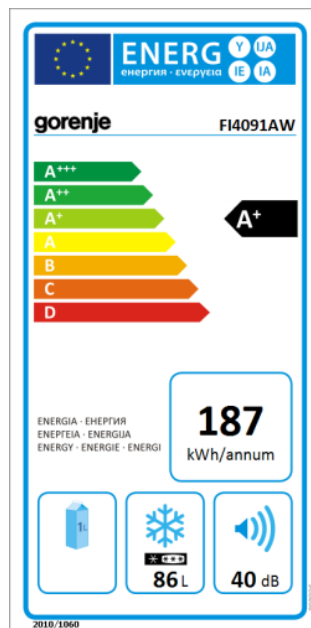

## Gorenje Built In Fridge / Freezer FI4091AW-393926

- Sliding Door Hinge
- Antibacterial protection
- Illuminated interior
- **Colour White**
- 5 Years Guarantee on Motor
- 3 Years Parts and Labour

**A+ Class**

- **Manual** Defrost process freezer section
- Fast freezing
- Reversible door hinge
- Cover door installation system
- 4 Drawer Freezer
- Color **White**
- Material door **White**
- Number of compressors **1**
- Approval certificates **HR,CE,UA,GOST,CPB**
- Length of electrical supply cord (cm) **205,0 cm**
- Plug type **Euro**
- **Bottle Holders**
- Connection Rating (W) **80 W**
- Current (A) **13 A**
- Voltage (V) **220-230 V**
- Frequency (Hz) **50 Hz**
- Total unit gross capacity (l) **103 l**
- Total unit net capacity (l) **86 l**
- Freezer Gross capacity (l) **103**
- Rating **4**
- Number of independent cooling systems **1**
- **Dimensions of product** W(mm) **540** H x **875** x D **545**
- Dimensions of the installation (mm) **570 X 880 X 875**
- Net weight (kg) **37,0 Kg**
- Gross weight (kg) **39,5 Kg**

### Energy / Performance

- **A+ Class**
- R600A Gas
- 4 Star Rating
- Energy consumption (kWh) **0,512 kWh/d**
- Total annual energy consumption (kWh) **187 kWh/year**
- Freezer Net capacity (l) **86 l**
- Noise level (dB(A) re 1 pW) **40dB(A) re 1 pW**