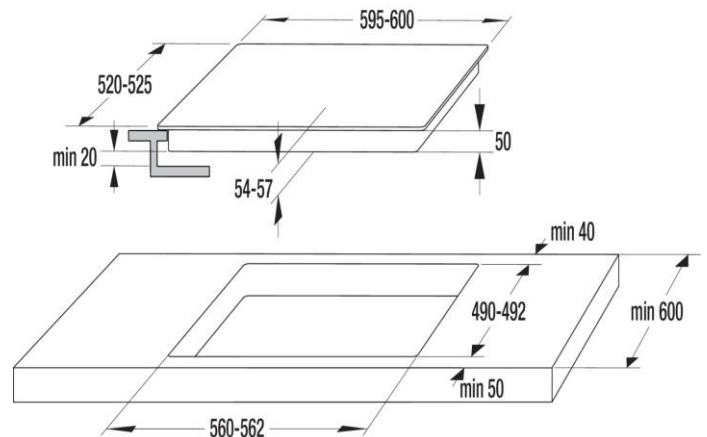

### BASIC INFORMATION

- Product name / Commercial code ECT641BSC
- Commercial code 730602
- EAN code 3838782108259
- Construction type Built-in
- Control type Electronic
- Energy input Electricity
- Number of positions that can be used at the same time 4
- Number of electric warming zones 4
- Location of control panel Hob front
- Basic external material of hob surface Ceramic Glass
- Hob color Black
- Width of the product 595 mm
- Height of the product 54 mm
- Depth of the product 520 mm

### FEATURES

- Type of 1st heating element Radiant heater - Hi-light
- Dimension of 1st heating element 210 mm
- Power of 1st heating element 2300/0/0 W
- Type of 2nd heating element Radiant heater - Hi-light
- Dimension of 2nd heating element 145 mm
- Power of 2nd heating element 1200/0/0 W
- Type of 3rd heating element Radiant heater - Hi-light
- Dimension of 3rd heating element 180 mm
- Power of 3rd heating element 1800/0/0 W
- Type of 4th heating element Radiant heater - Hi-light
- Dimension of 4th heating element 145 mm
- Power of 4th heating element 1200/0/0 W
- Power on indicator Yes
- Plate on indicator 4
- Type of regulation Step energy regulated

### Energy / Performance

- Electrical connection rating 6500 W
- Voltage 220-240 V
- Frequency 50/60 Hz
- Depth of installation niche 490 mm
- Net weight 7,7 kg
- Gross weight 8,2 kg